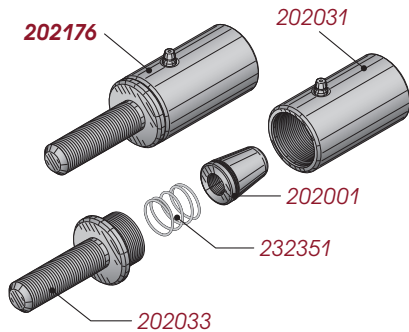

# GTI BCS - Fixed-End GRABB-IT<sup>®</sup> Products

## Fixed-End GRABB-IT<sup>®</sup> Chuck

## Fixed-End GRABB-IT<sup>®</sup> Chuck with Stem

GTI BCS - FIXED-END GRABB-IT <sup>®</sup> CHUCK		
202171	GTI GRABB-IT <sup>®</sup> , FIXED-END, 1/2"	
	202001	GTI GRABB-IT <sup>®</sup> , 1/2 3PC WEDGE, PLATED
	232351	F25-EL SLOCK SPRING
	202031	GTI GRABB-IT <sup>®</sup> , FE CHUCK BODY, PLATED
	202032	GTI GRABB-IT <sup>®</sup> , FE CHUCK CAP, PLATED
GTI BCS - FIXED-END GRABB-IT <sup>®</sup> CHUCK WITH STEM		
202176	GTI GRABB-IT <sup>®</sup> , FIXED-END WITH STEM, 1/2"	
	202001	GTI GRABB-IT <sup>®</sup> , 1/2 3PC WEDGE, PLATED
	232351	F25-EL SLOCK SPRING
	202031	GTI GRABB-IT <sup>®</sup> , FE CHUCK BODY, PLATED
	202033	GTI GRABB-IT <sup>®</sup> , FE STEM, PLATED