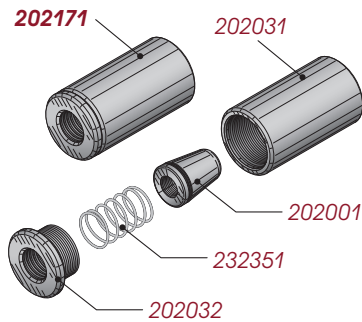

# GTI BCS - Fixed-End GRABB-IT<sup>®</sup> Products

## Fixed-End GRABB-IT<sup>®</sup> Chuck

## Fixed-End GRABB-IT<sup>®</sup> Chuck with Stem

GTI BCS - FIXED-END GRABB-IT <sup>®</sup> CHUCK		
202171	GTI GRABB-IT <sup>®</sup> , FIXED-END, 1/2"	
	202001	GTI GRABB-IT <sup>®</sup> , 1/2 3PC WEDGE, PLATED
	232351	F25-EL SLOCK SPRING
	202031	GTI GRABB-IT <sup>®</sup> , FE CHUCK BODY, PLATED
	202032	GTI GRABB-IT <sup>®</sup> , FE CHUCK CAP, PLATED
GTI BCS - FIXED-END GRABB-IT <sup>®</sup> CHUCK WITH STEM		
202176	GTI GRABB-IT <sup>®</sup> , FIXED-END WITH STEM, 1/2"	
	202001	GTI GRABB-IT <sup>®</sup> , 1/2 3PC WEDGE, PLATED
	232351	F25-EL SLOCK SPRING
	202031	GTI GRABB-IT <sup>®</sup> , FE CHUCK BODY, PLATED
	202033	GTI GRABB-IT <sup>®</sup> , FE STEM, PLATED