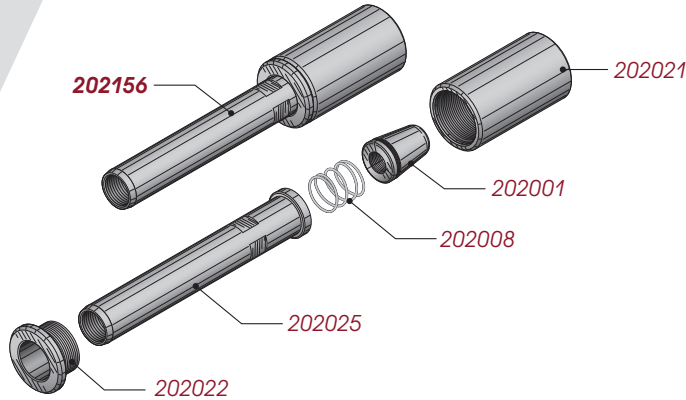

GTI BCS - Female GRABB-IT® Products

Female GRABB-IT®

Female Swivel GRABB-IT®

Female Swivel GRABB-IT®, no Zerk

GTI BCS - FEMALE GRABB-IT®		
202156	GTI GRABB-IT®, FEMALE, 1/2"	
202001	GTI GRABB-IT®, 1/2 3PC WEDGE, PLATED	
202008	GTI GRABB-IT®, SPRING 8989-.067	
202021	GTI GRABB-IT®, CHUCK BODY, PLATED	
202022	GTI GRABB-IT®, CHUCK CAP, PLATED	
202025	GTI GRABB-IT®, FEMALE STEM, PLATED	
GTI BCS - FEMALE SWIVEL GRABB-IT®		
202161	GTI GRABB-IT®, FEMALE, SWIVEL, 1/2"	
202001	GTI GRABB-IT®, 1/2 3PC WEDGE, PLATED	
202008	GTI GRABB-IT®, SPRING 8989-.067	
202026	GTI GRABB-IT®, SWIVEL CHUCK BODY, PLATED	
202027	GTI GRABB-IT®, SWIVEL CHUCK CAP, PLATED	
202029	GTI GRABB-IT®, SWIVEL FEMALE STEM, PLATED	
GTI BCS - FEMALE SWIVEL GRABB-IT®, NO ZERK		
202166	GTI GRABB-IT®, FEMALE, SWIVEL, NO ZERK, 1/2"	
202001	GTI GRABB-IT®, 1/2 3PC WEDGE, PLATED	
202008	GTI GRABB-IT®, SPRING 8989-.067	
202021	GTI GRABB-IT®, CHUCK BODY, PLATED	
202027	GTI GRABB-IT®, SWIVEL CHUCK CAP, PLATED	
202029	GTI GRABB-IT®, SWIVEL FEMALE STEM, PLATED	