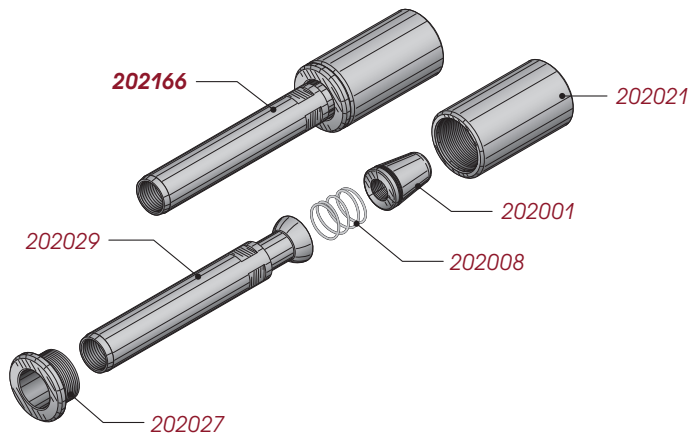

GTI BCS - Female GRABB-IT® Products

Female GRABB-IT®

Female Swivel GRABB-IT®

Female Swivel GRABB-IT®, no Zerk

GTI BCS - FEMALE GRABB-IT®		
202156	GTI GRABB-IT®, FEMALE, 1/2"	
202001	GTI GRABB-IT®, 1/2 3PC WEDGE, PLATED	
202008	GTI GRABB-IT®, SPRING 8989-.067	
202021	GTI GRABB-IT®, CHUCK BODY, PLATED	
202022	GTI GRABB-IT®, CHUCK CAP, PLATED	
202025	GTI GRABB-IT®, FEMALE STEM, PLATED	
GTI BCS - FEMALE SWIVEL GRABB-IT®		
202161	GTI GRABB-IT®, FEMALE, SWIVEL, 1/2"	
202001	GTI GRABB-IT®, 1/2 3PC WEDGE, PLATED	
202008	GTI GRABB-IT®, SPRING 8989-.067	
202026	GTI GRABB-IT®, SWIVEL CHUCK BODY, PLATED	
202027	GTI GRABB-IT®, SWIVEL CHUCK CAP, PLATED	
202029	GTI GRABB-IT®, SWIVEL FEMALE STEM, PLATED	
GTI BCS - FEMALE SWIVEL GRABB-IT®, NO ZERK		
202166	GTI GRABB-IT®, FEMALE, SWIVEL, NO ZERK, 1/2"	
202001	GTI GRABB-IT®, 1/2 3PC WEDGE, PLATED	
202008	GTI GRABB-IT®, SPRING 8989-.067	
202021	GTI GRABB-IT®, CHUCK BODY, PLATED	
202027	GTI GRABB-IT®, SWIVEL CHUCK CAP, PLATED	
202029	GTI GRABB-IT®, SWIVEL FEMALE STEM, PLATED	