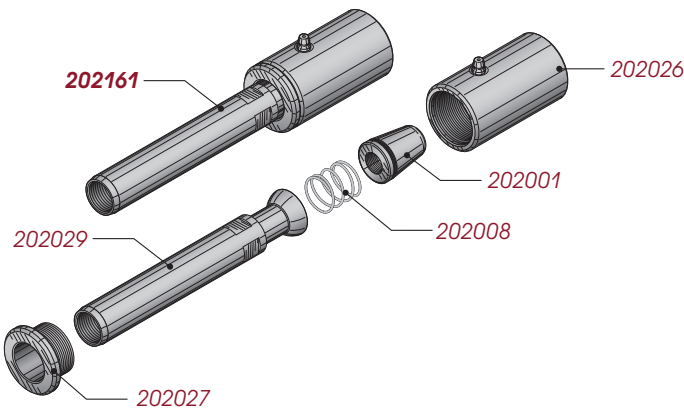

GTI BCS - Female GRABB-IT® Products

Female GRABB-IT®

Female Swivel GRABB-IT®

Female Swivel GRABB-IT®, no Zerk

GTI BCS - FEMALE GRABB-IT®		
202156	GTI GRABB-IT®, FEMALE, 1/2"	
202001	GTI GRABB-IT®, 1/2 3PC WEDGE, PLATED	
202008	GTI GRABB-IT®, SPRING 8989-.067	
202021	GTI GRABB-IT®, CHUCK BODY, PLATED	
202022	GTI GRABB-IT®, CHUCK CAP, PLATED	
202025	GTI GRABB-IT®, FEMALE STEM, PLATED	
GTI BCS - FEMALE SWIVEL GRABB-IT®		
202161	GTI GRABB-IT®, FEMALE, SWIVEL, 1/2"	
202001	GTI GRABB-IT®, 1/2 3PC WEDGE, PLATED	
202008	GTI GRABB-IT®, SPRING 8989-.067	
202026	GTI GRABB-IT®, SWIVEL CHUCK BODY, PLATED	
202027	GTI GRABB-IT®, SWIVEL CHUCK CAP, PLATED	
202029	GTI GRABB-IT®, SWIVEL FEMALE STEM, PLATED	
GTI BCS - FEMALE SWIVEL GRABB-IT®, NO ZERK		
202166	GTI GRABB-IT®, FEMALE, SWIVEL, NO ZERK, 1/2"	
202001	GTI GRABB-IT®, 1/2 3PC WEDGE, PLATED	
202008	GTI GRABB-IT®, SPRING 8989-.067	
202021	GTI GRABB-IT®, CHUCK BODY, PLATED	
202027	GTI GRABB-IT®, SWIVEL CHUCK CAP, PLATED	
202029	GTI GRABB-IT®, SWIVEL FEMALE STEM, PLATED	