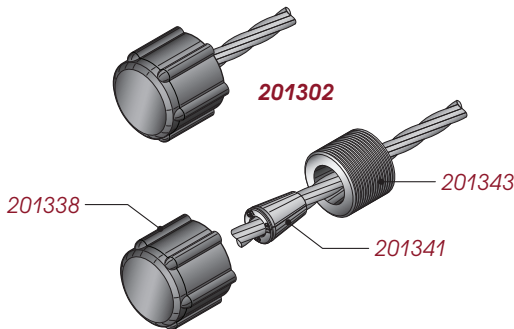

# GTI BCS - Bare and Encapsulated Barrel Anchors

## Bare Barrel Anchors

GTI - BARREL ANCHORS		
201191	SMOOTH BARREL ANCHOR SET FOR 0.5" STRAND	
201115	WEDGE, 2 PIECE .5", 1.2" LONG	
206352	0.5" Z-VOID BARREL ANCHOR, INTERMEDIATE	

GTI BCS - BARREL ANCHORS, PLATED		
201301	BCS-05, SMOOTH BARREL ANCHOR SET FOR 0.5" STRAND	
201341	BCS-05, GTI S1-05, 3PC WEDGE, PLATED	
201342	BCS-05, SMOOTH BARREL ANCHOR, PLATED	

## Encapsulated Barrel Anchors

GTI BCS - ENCAPSULATED GTI BARREL ANCHORS		
201302	BCS-05, ENCAPSULATED BARREL ANCHOR SET FOR 0.5" STRAND	
201338	BCS-05, CAP	
201341	BCS-05, GTI S1-05, 3PC WEDGE, PLATED	
201343	BCS-05, THREADED BARREL ANCHOR, PLATED	

## Galvanized Cap Barrel Anchors

GTI BCS - GALVANIZED CAP BARREL ANCHORS		
201371	BCS-05, GALVANIZED CAP BARREL ANCHOR SET FOR 0.5" STRAND	
201372	BCS-05, PIPE THREADED BARREL ANCHOR, PLATED	
201373	BCS-05, THREADED CAP, GALVANIZED	
202001	GTI GRABB-IT <sup>®</sup> , 1/2 3PC WEDGE, PLATED	
SUBSTITUTE THREADED CAP		
201374	GRABB-IT <sup>®</sup> , THREADED CABLE CAP, PLATED	