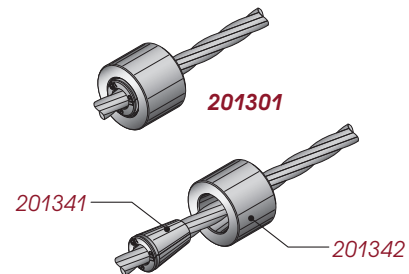

# GTI BCS - Bare and Encapsulated Barrel Anchors

## Bare Barrel Anchors

GTI - BARREL ANCHORS		
201191	SMOOTH BARREL ANCHOR SET FOR 0.5" STRAND	
201115	WEDGE, 2 PIECE .5", 1.2" LONG	
206352	0.5" Z-VOID BARREL ANCHOR, INTERMEDIATE	

GTI BCS - BARREL ANCHORS, PLATED		
201301	BCS-05, SMOOTH BARREL ANCHOR SET FOR 0.5" STRAND	
201341	BCS-05, GTI S1-05, 3PC WEDGE, PLATED	
201342	BCS-05, SMOOTH BARREL ANCHOR, PLATED	

## Encapsulated Barrel Anchors

GTI BCS - ENCAPSULATED GTI BARREL ANCHORS		
201302	BCS-05, ENCAPSULATED BARREL ANCHOR SET FOR 0.5" STRAND	
201338	BCS-05, CAP	
201341	BCS-05, GTI S1-05, 3PC WEDGE, PLATED	
201343	BCS-05, THREADED BARREL ANCHOR, PLATED	

## Galvanized Cap Barrel Anchors

GTI BCS - GALVANIZED CAP BARREL ANCHORS		
201371	BCS-05, GALVANIZED CAP BARREL ANCHOR SET FOR 0.5" STRAND	
201372	BCS-05, PIPE THREADED BARREL ANCHOR, PLATED	
201373	BCS-05, THREADED CAP, GALVANIZED	
202001	GTI GRABB-IT <sup>®</sup> , 1/2 3PC WEDGE, PLATED	
SUBSTITUTE THREADED CAP		
201374	GRABB-IT <sup>®</sup> , THREADED CABLE CAP, PLATED	