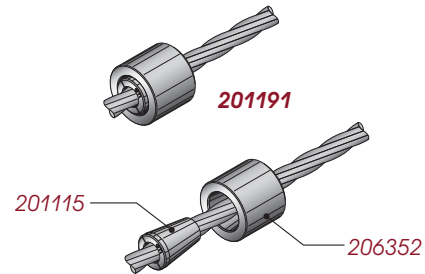

# GTI BCS - Bare and Encapsulated Barrel Anchors

## Bare Barrel Anchors

GTI - BARREL ANCHORS		
201191	SMOOTH BARREL ANCHOR SET FOR 0.5" STRAND	
201115	WEDGE, 2 PIECE .5", 1.2" LONG	
206352	0.5" Z-VOID BARREL ANCHOR, INTERMEDIATE	

GTI BCS - BARREL ANCHORS, PLATED		
201301	BCS-05, SMOOTH BARREL ANCHOR SET FOR 0.5" STRAND	
201341	BCS-05, GTI S1-05, 3PC WEDGE, PLATED	
201342	BCS-05, SMOOTH BARREL ANCHOR, PLATED	

## Encapsulated Barrel Anchors

GTI BCS - ENCAPSULATED GTI BARREL ANCHORS		
201302	BCS-05, ENCAPSULATED BARREL ANCHOR SET FOR 0.5" STRAND	
201338	BCS-05, CAP	
201341	BCS-05, GTI S1-05, 3PC WEDGE, PLATED	
201343	BCS-05, THREADED BARREL ANCHOR, PLATED	

## Galvanized Cap Barrel Anchors

GTI BCS - GALVANIZED CAP BARREL ANCHORS		
201371	BCS-05, GALVANIZED CAP BARREL ANCHOR SET FOR 0.5" STRAND	
201372	BCS-05, PIPE THREADED BARREL ANCHOR, PLATED	
201373	BCS-05, THREADED CAP, GALVANIZED	
202001	GTI GRABB-IT <sup>®</sup> , 1/2 3PC WEDGE, PLATED	
SUBSTITUTE THREADED CAP		
201374	GRABB-IT <sup>®</sup> , THREADED CABLE CAP, PLATED	