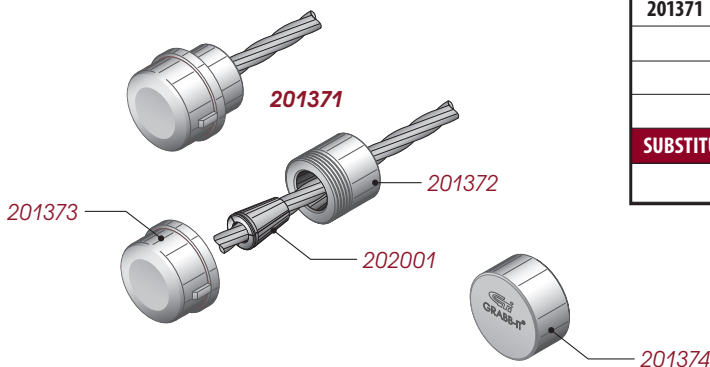

Galvanized Cap Barrel Anchors

GTI BCS - GALVANIZED CAP BARREL ANCHORS		
201371	BCS-05, GALVANIZED CAP BARREL ANCHOR SET FOR 0.5" STRAND	
201372	BCS-05, PIPE THREADED BARREL ANCHOR, PLATED	
201373	BCS-05, THREADED CAP, GALVANIZED	
202001	GTI GRABB-IT®, 1/2 3PC WEDGE, PLATED	
SUBSTITUTE THREADED CAP		
201374	GRABB-IT®, THREADED CABLE CAP, PLATED